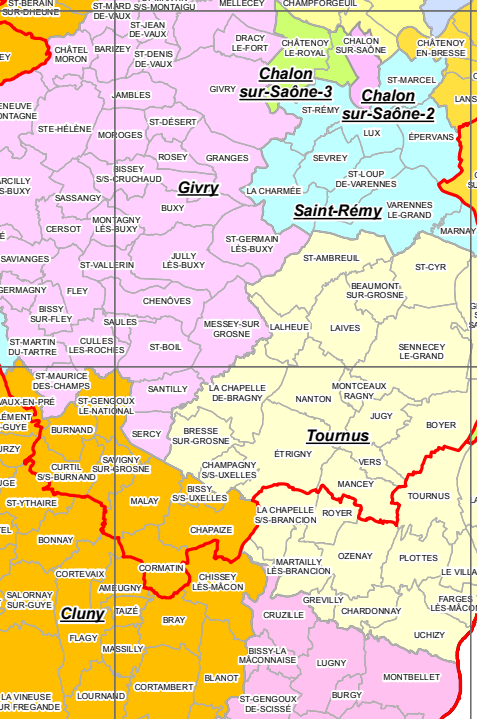

Table listing communes and their corresponding cantons (A-F) and arrondissements (1-7).

Table listing communes and their corresponding cantons (E, F) and arrondissements (5, 6, 7).

Table listing communes and their corresponding cantons (E, F) and arrondissements (7, 8).

Table listing communes and their corresponding cantons (E, F) and arrondissements (7, 8).

Table listing communes and their corresponding cantons (E, F) and arrondissements (7, 8).

Legend for map symbols: red line for arrondissement limit, grey line for canton limit, and black line for commune limit.