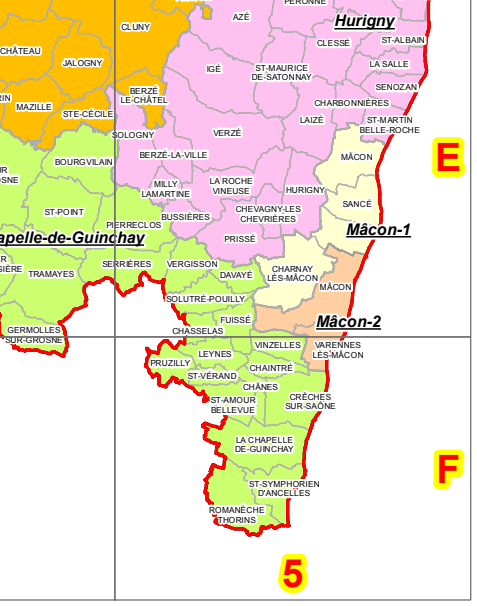

Table listing communes and their corresponding cantons (A-F) and arrondissements (1-7).

Table listing communes and their corresponding cantons (E, F) and arrondissements (5, 6, 7).

Table listing communes and their corresponding cantons (E, F) and arrondissements (7, 8).

Table listing communes and their corresponding cantons (E, F) and arrondissements (7, 8).

Table listing communes and their corresponding cantons (E, F) and arrondissements (7, 8).

Legend for map symbols: red line for arrondissement limit, grey line for canton limit, and black line for commune limit.