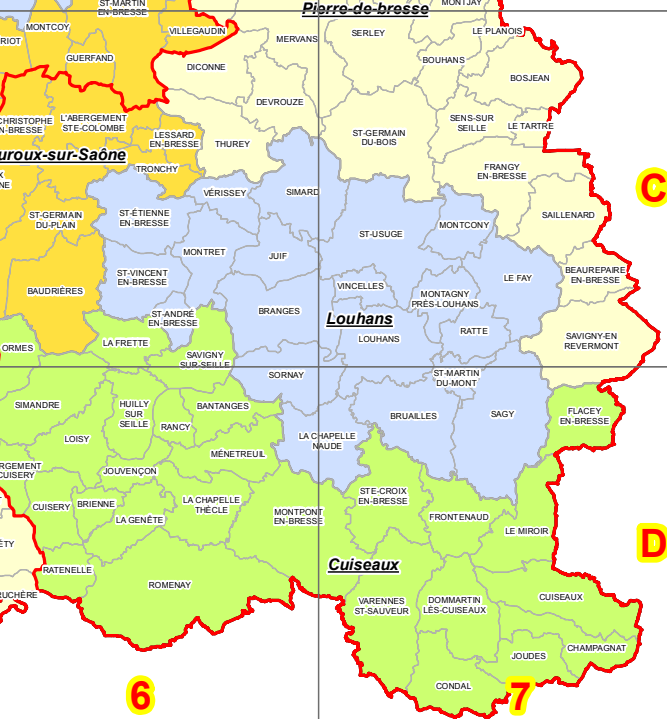

Table listing communes and their corresponding cantons (A-F) and arrondissements (1-7).

Table listing communes and their corresponding cantons (E, F) and arrondissements (5, 6, 7).

Table listing communes and their corresponding cantons (E, F) and arrondissements (7, 8).

Table listing communes and their corresponding cantons (E, F) and arrondissements (7, 8).

Table listing communes and their corresponding cantons (E, F) and arrondissements (7, 8).

Legend for map symbols: red line for arrondissement limit, grey line for canton limit, and black line for commune limit.