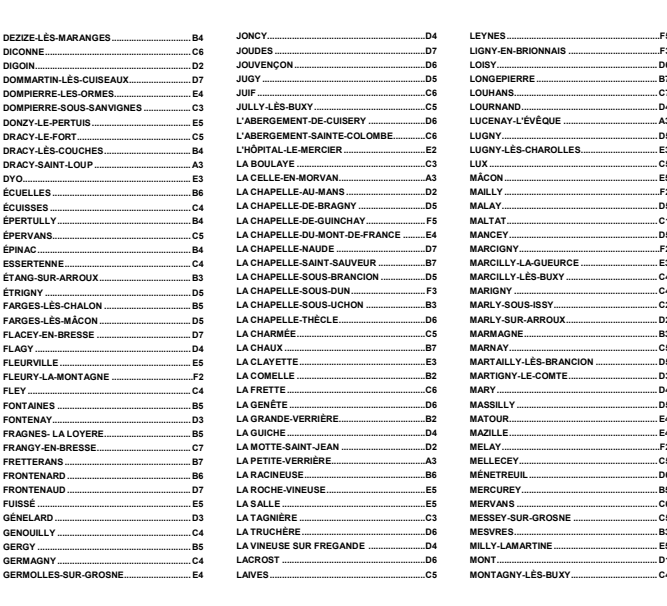

Table listing communes and their corresponding cantons (A-F) and arrondissements (1-7).

Table listing communes and their corresponding cantons (E, F) and arrondissements (5, 6, 7).

Table listing communes and their corresponding cantons (E, F) and arrondissements (7, 8).

Table listing communes and their corresponding cantons (E, F) and arrondissements (7, 8).

Table listing communes and their corresponding cantons (E, F) and arrondissements (7, 8).

Legend for map symbols: red line for arrondissement limit, grey line for canton limit, and black line for commune limit.