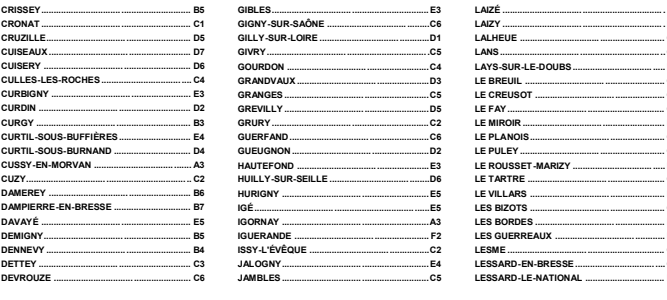

Table listing communes and their corresponding cantons (A-F) and arrondissements (1-7).

Table listing communes and their corresponding cantons (E, F) and arrondissements (5, 6, 7).

Table listing communes and their corresponding cantons (E, F) and arrondissements (7, 8).

Table listing communes and their corresponding cantons (E, F) and arrondissements (7, 8).

Table listing communes and their corresponding cantons (E, F) and arrondissements (7, 8).

Legend for map symbols: red line for arrondissement limit, grey line for canton limit, and black line for commune limit.