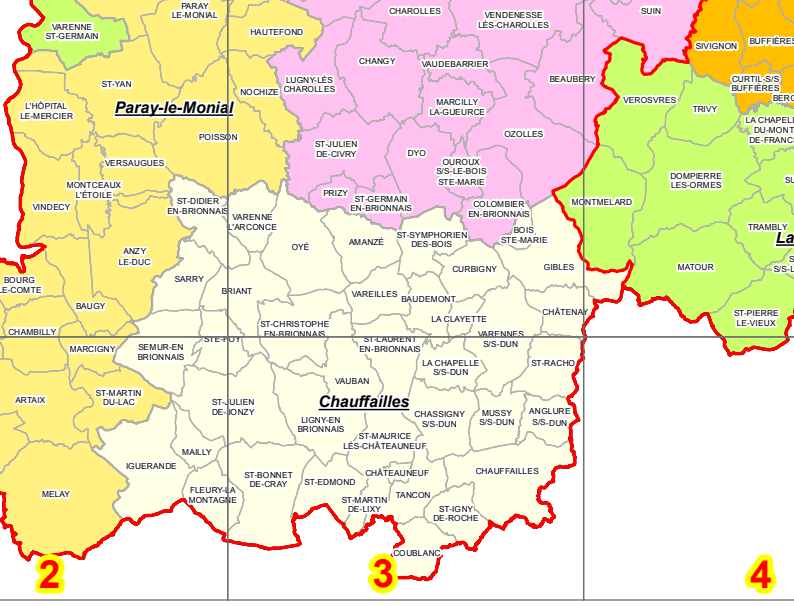

Table listing communes and their corresponding cantons (A-F) and arrondissements (1-7).

Table listing communes and their corresponding cantons (E, F) and arrondissements (5, 6, 7).

Table listing communes and their corresponding cantons (E, F) and arrondissements (7, 8).

Table listing communes and their corresponding cantons (E, F) and arrondissements (7, 8).

Table listing communes and their corresponding cantons (E, F) and arrondissements (7, 8).

Legend for map symbols: red line for arrondissement limit, grey line for canton limit, and black line for commune limit.