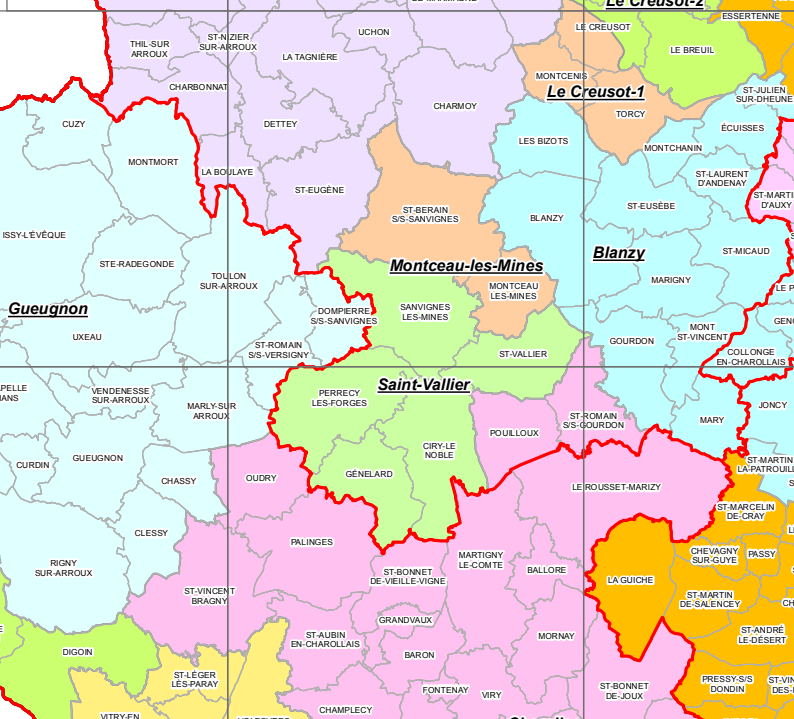

Table listing communes and their corresponding cantons (A-F) and arrondissements (1-7).

Table listing communes and their corresponding cantons (E, F) and arrondissements (5, 6, 7).

Table listing communes and their corresponding cantons (E, F) and arrondissements (7, 8).

Table listing communes and their corresponding cantons (E, F) and arrondissements (7, 8).

Table listing communes and their corresponding cantons (E, F) and arrondissements (7, 8).

Legend for map symbols: red line for arrondissement limit, grey line for canton limit, and black line for commune limit.